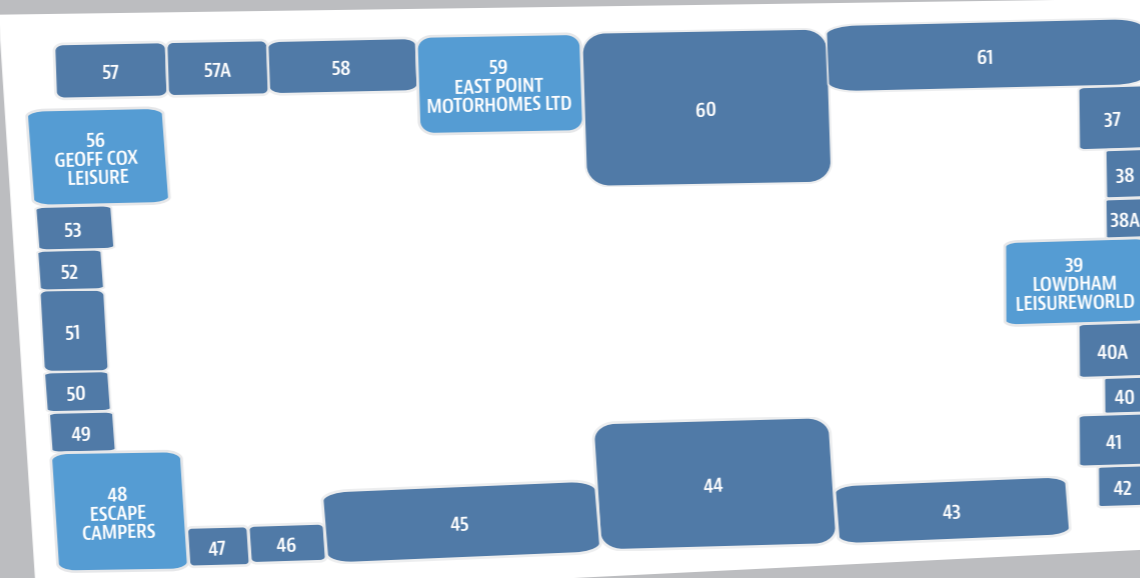

CAMPING FIELDS

CAMPING FIELDS

DEALER STANDS

BULLDOG CONVERSIONS LTD	1
HIGHLIFE CAMPERS UK	5
SHERWOOD CAMPERS	35
MOUNTAIN MOTORHOMES LTD	36
LOWDHAM LEISUREWORLD	39
ESCAPE CAMPERS	48
GEOFF COX LEISURE	56
EAST POINT MOTORHOMES LTD	59
MIDDLESEX MOTOR CARAVANS T/A MML	65
CONSORT MOTORHOMES LTD	67
M & C LTD	68
CAPRICORN CAMPERS LTD	69
DG MOTORHOMES	70
S J LEISURE LTD	71
EUROCRUISER	101
TINY HOUSE PRO LTD	102
CREATIVE CAMPERVAN AND MOTORHOMES	107
CROYLAND CAR MEGASTORE	115
CONCEPT MULTI-CAR LTD	116
MOTORHOME VALUATION SERVICES	117
PEARMAN BRIGGS CARAVANS AND MOTORHOMES	118
SIMPSONS GARAGE (GT. YARMOUTH) LIMITED	119
WHEELHOME	120
CUSTOM CAMPER SOLUTIONS	124
TRIBE LEISURE LTD	125
EDGE CAMPERVANS LTD	126
OUT AND ABOUT CAMPERS	127
INCLINE CAMPERS LTD	127A
WAVENEY CAMPERS	135
SUNRISE COAST CAMPERVANS LTD	157
SPEEDS	159
TRANSPORTER WORKS GARAGE LIMITED	160

- 22
- 21
- 20
- 19
- 18
- 17
- 16
- 15
- 14
- 13
- 12
- 11
- 10
- 9
- 8
- 7
- 6
- 5A
- 5 HIGHLIFE CAMPERS UK
- 4
- 3
- 2
- 1 BULLDOG CONVERSIONS LTD
- C1

DAY VISITOR ENTRANCE

SHOW PLAN KEY

Plans subject to change at organisers discretion

- EXHIBITOR
- DEALER
- ENTRANCE/EXIT
- CATERING
- FOOD COURT
- MOBILITY
- TOILETS
- INFORMATION OFFICE
- SERVICE ENGINEERS
- HAIR SALON
- BUILDING
- BIG TOP

RETRO HAIR SALON
 11am-5pm Friday and Saturday
 11am-4pm on Sunday
 See site plan *page 14* for Salon location.

SEE PAGE 14 FOR FULL SITE PLAN

HAIR SALON

INFORMATION OFFICE **out&about** LIVE