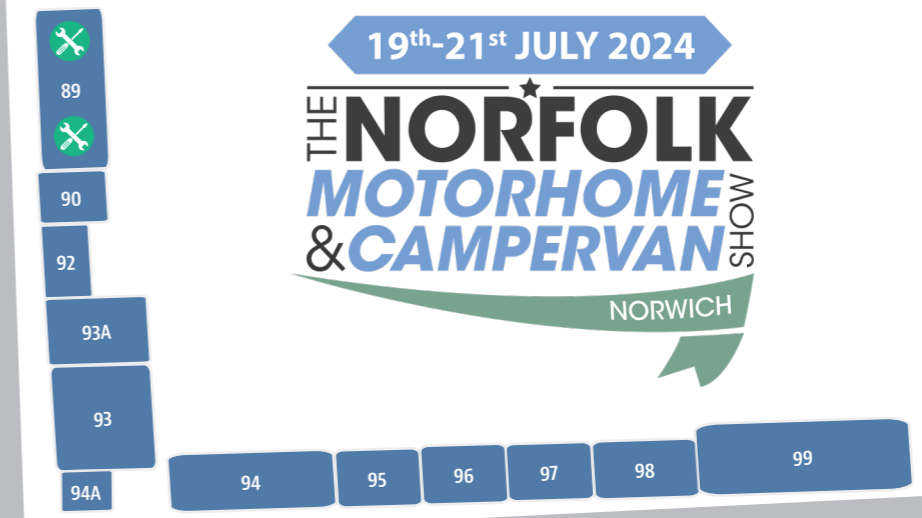

- 22
- 21
- 20
- 19
- 18
- 17
- 16
- 15
- 14
- 13
- 12
- 11
- 10
- 9
- 8
- 7
- 6
- 5A
- 5 HIGHLIFE CAMPERS UK
- 4
- 3
- 2
- 1 BULLDOG CONVERSIONS LTD
- C1

DAY VISITOR ENTRANCE

SHOW PLAN KEY

Plans subject to change at organisers discretion