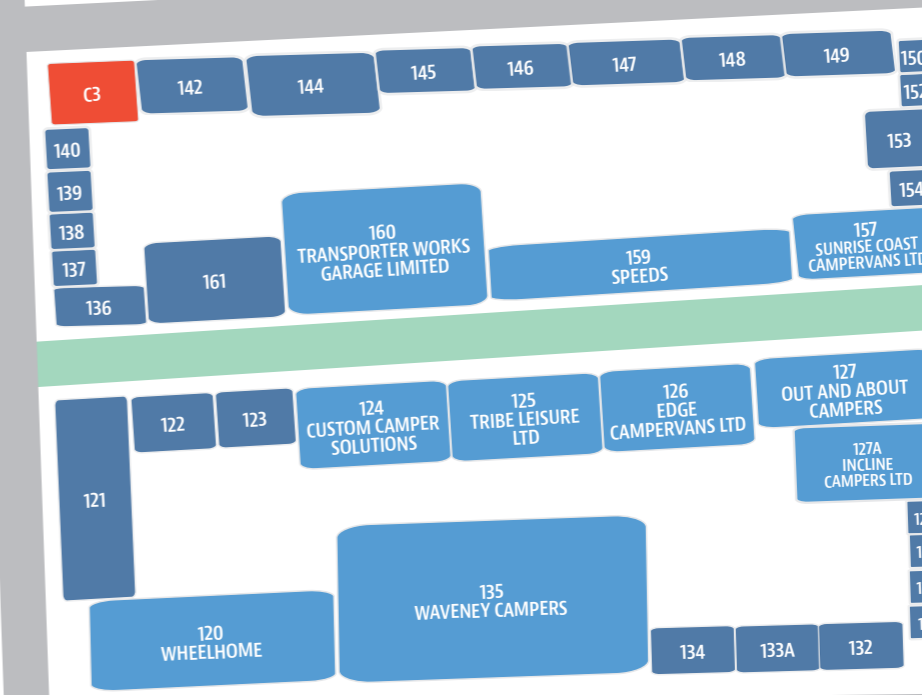

CAMPING FIELDS

CAMPING FIELDS

DEALER STANDS

BULLDOG CONVERSIONS LTD	1
HIGHLIFE CAMPERS UK	5
SHERWOOD CAMPERS	35
MOUNTAIN MOTORHOMES LTD	36
LOWDHAM LEISUREWORLD	39
ESCAPE CAMPERS	48
GEOFF COX LEISURE	56
EAST POINT MOTORHOMES LTD	59
MIDDLESEX MOTOR CARAVANS T/A MML	65
CONSORT MOTORHOMES LTD	67
M & C LTD	68
CAPRICORN CAMPERS LTD	69
DG MOTORHOMES	70
S J LEISURE LTD	71
EUROCRUISER	101
TINY HOUSE PRO LTD	102
CREATIVE CAMPERVAN AND MOTORHOMES	107
CROYLAND CAR MEGASTORE	115
CONCEPT MULTI-CAR LTD	116
MOTORHOME VALUATION SERVICES	117
PEARMAN BRIGGS CARAVANS AND MOTORHOMES	118
SIMPSONS GARAGE (GT. YARMOUTH) LIMITED	119
WHEELHOME	120
CUSTOM CAMPER SOLUTIONS	124
TRIBE LEISURE LTD	125
EDGE CAMPERVANS LTD	126
OUT AND ABOUT CAMPERS	127
INCLINE CAMPERS LTD	127A
WAVENEY CAMPERS	135
SUNRISE COAST CAMPERVANS LTD	157
SPEEDS	159
TRANSPORTER WORKS GARAGE LIMITED	160

- 22
- 21
- 20
- 19
- 18
- 17
- 16
- 15
- 14
- 13
- 12
- 11
- 10
- 9
- 8
- 7
- 6
- 5A
- 5 HIGHLIFE CAMPERS UK
- 4
- 3
- 2
- 1 BULLDOG CONVERSIONS LTD
- C1

DAY VISITOR ENTRANCE

SHOW PLAN KEY

Plans subject to change at organisers discretion

- EXHIBITOR
- DEALER
- ENTRANCE/EXIT
- CATERING
- FOOD COURT
- MOBILITY
- TOILETS
- INFORMATION OFFICE
- SERVICE ENGINEERS
- HAIR SALON
- BUILDING
- BIG TOP

RETRO HAIR SALON
 11am-5pm Friday and Saturday
 11am-4pm on Sunday
 See site plan *page 14* for Salon location.

SEE PAGE 14 FOR FULL SITE PLAN

HAIR SALON

INFORMATION OFFICE **out&about** LIVE