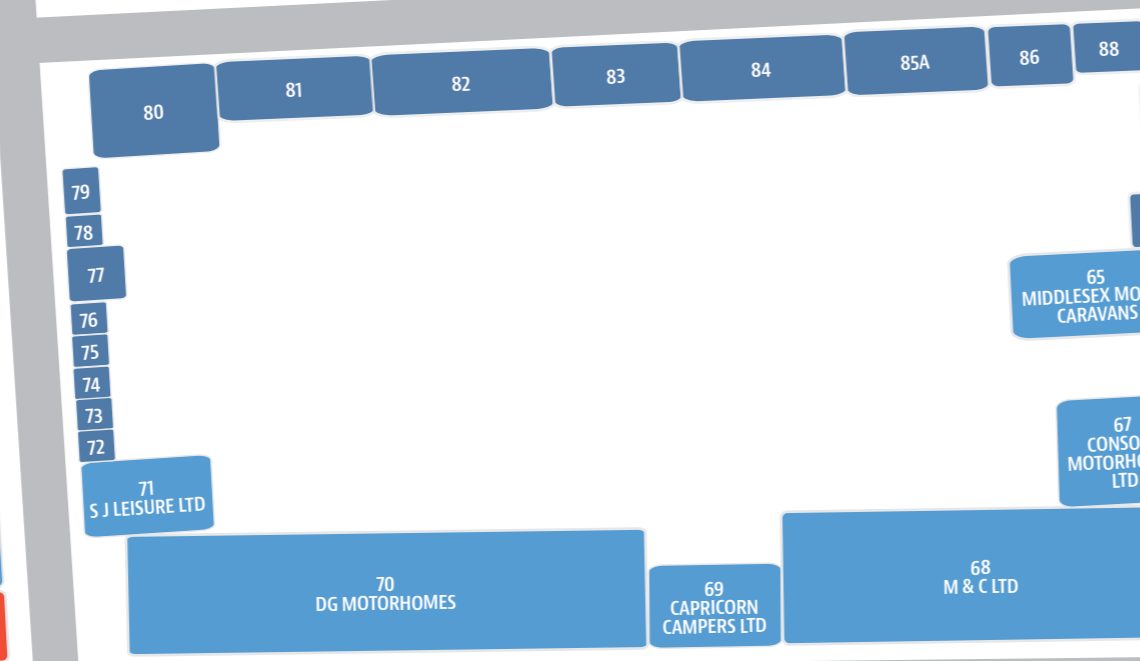

CAMPING FIELDS

CAMPING FIELDS

DEALER STANDS

BULLDOG CONVERSIONS LTD	1
HIGHLIFE CAMPERS UK	5
SHERWOOD CAMPERS	35
MOUNTAIN MOTORHOMES LTD	36
LOWDHAM LEISUREWORLD	39
ESCAPE CAMPERS	48
GEOFF COX LEISURE	56
EAST POINT MOTORHOMES LTD	59
MIDDLESEX MOTOR CARAVANS T/A MML	65
CONSORT MOTORHOMES LTD	67
M & C LTD	68
CAPRICORN CAMPERS LTD	69
DG MOTORHOMES	70
S J LEISURE LTD	71
EUROCRUISER	101
TINY HOUSE PRO LTD	102
CREATIVE CAMPERVAN AND MOTORHOMES	107
CROYLAND CAR MEGASTORE	115
CONCEPT MULTI-CAR LTD	116
MOTORHOME VALUATION SERVICES	117
PEARMAN BRIGGS CARAVANS AND MOTORHOMES	118
SIMPSONS GARAGE (GT. YARMOUTH) LIMITED	119
WHEELHOME	120
CUSTOM CAMPER SOLUTIONS	124
TRIBE LEISURE LTD	125
EDGE CAMPERVANS LTD	126
OUT AND ABOUT CAMPERS	127
INCLINE CAMPERS LTD	127A
WAVENEY CAMPERS	135
SUNRISE COAST CAMPERVANS LTD	157
SPEEDS	159
TRANSPORTER WORKS GARAGE LIMITED	160

- 22
- 21
- 20
- 19
- 18
- 17
- 16
- 15
- 14
- 13
- 12
- 11
- 10
- 9
- 8
- 7
- 6
- 5A
- 5 HIGHLIFE CAMPERS UK
- 4
- 3
- 2
- 1 BULLDOG CONVERSIONS LTD
- C1

DAY VISITOR ENTRANCE

SHOW PLAN KEY

Plans subject to change at organisers discretion

- EXHIBITOR
- DEALER
- ENTRANCE/EXIT
- CATERING
- FOOD COURT
- MOBILITY
- TOILETS
- INFORMATION OFFICE
- SERVICE ENGINEERS
- HAIR SALON
- BUILDING
- BIG TOP

RETRO HAIR SALON
 11am-5pm Friday and Saturday
 11am-4pm on Sunday
 See site plan *page 14* for Salon location.

SEE PAGE 14 FOR FULL SITE PLAN

HAIR SALON

INFORMATION OFFICE **out&about** LIVE